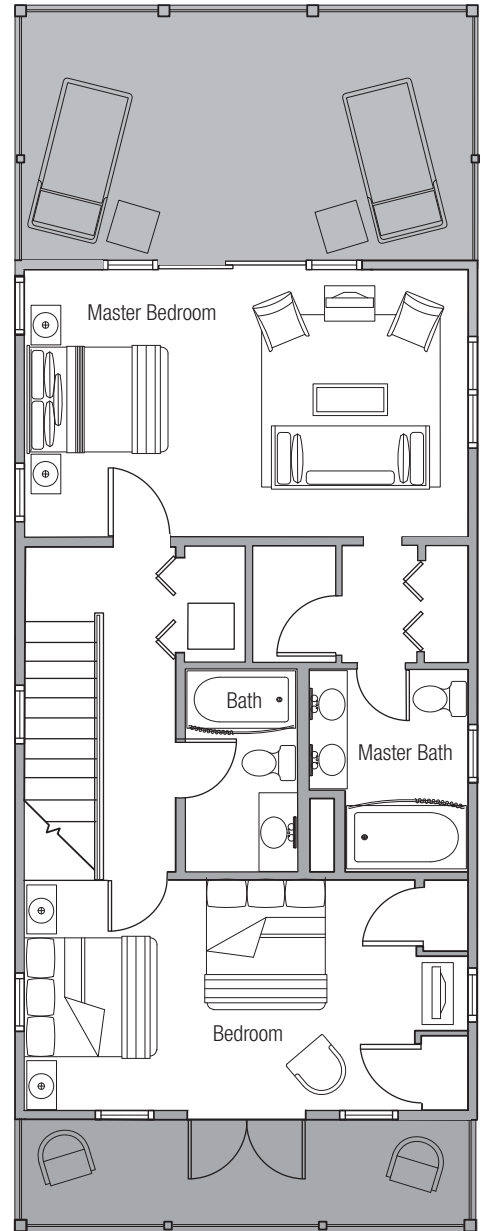

Sanctuary Village

3 Bedroom / 2.5 Bath / 4 Beds

first floor

second floor

Note: This plan represents a typical condition.
Layout and furnishing may differ for each unit.