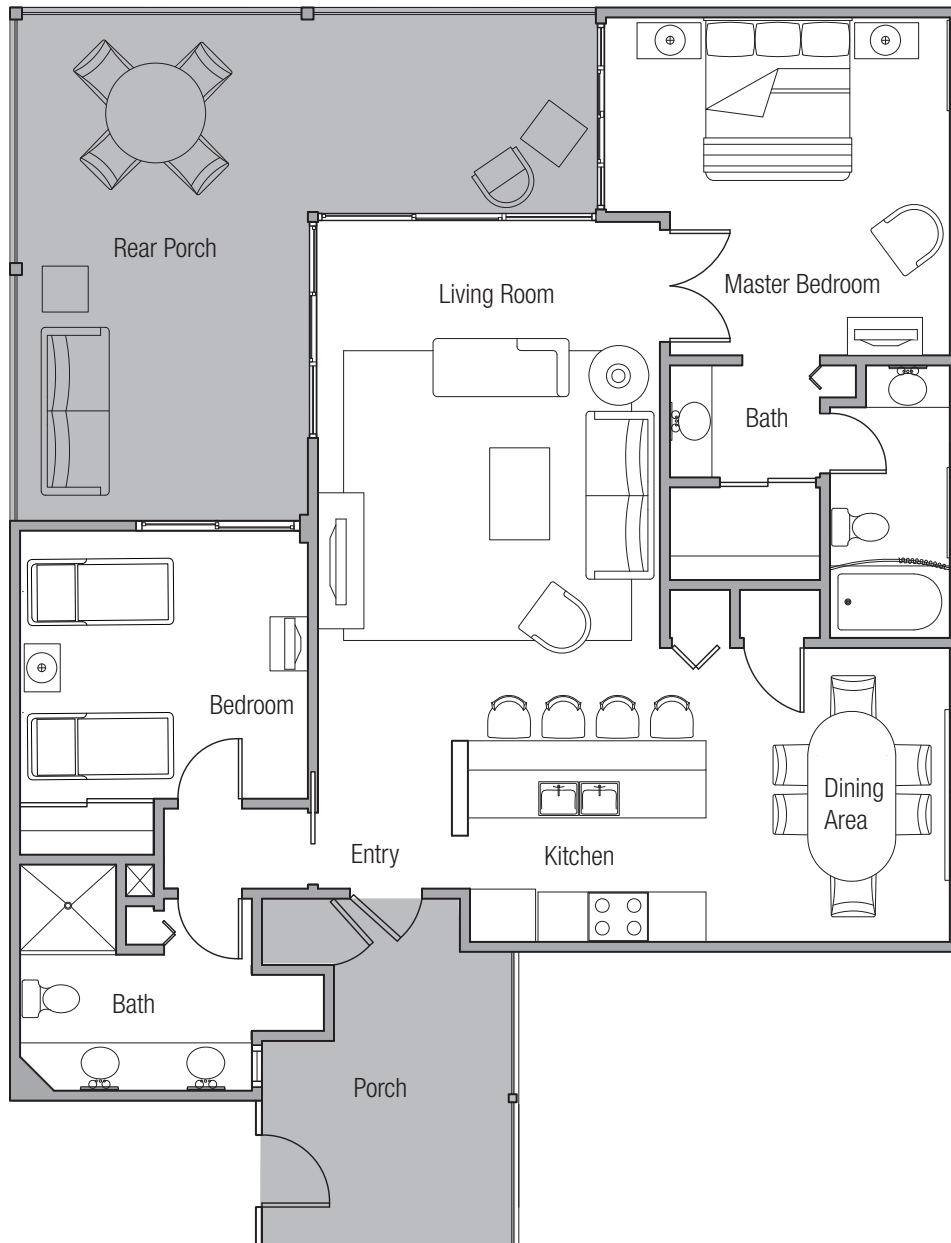

Marina Villa

1-Story, 2 Bedroom / 2 Bath / 3 Beds

Note: This plan represents a typical condition.
Layout and furnishing may differ for each unit.