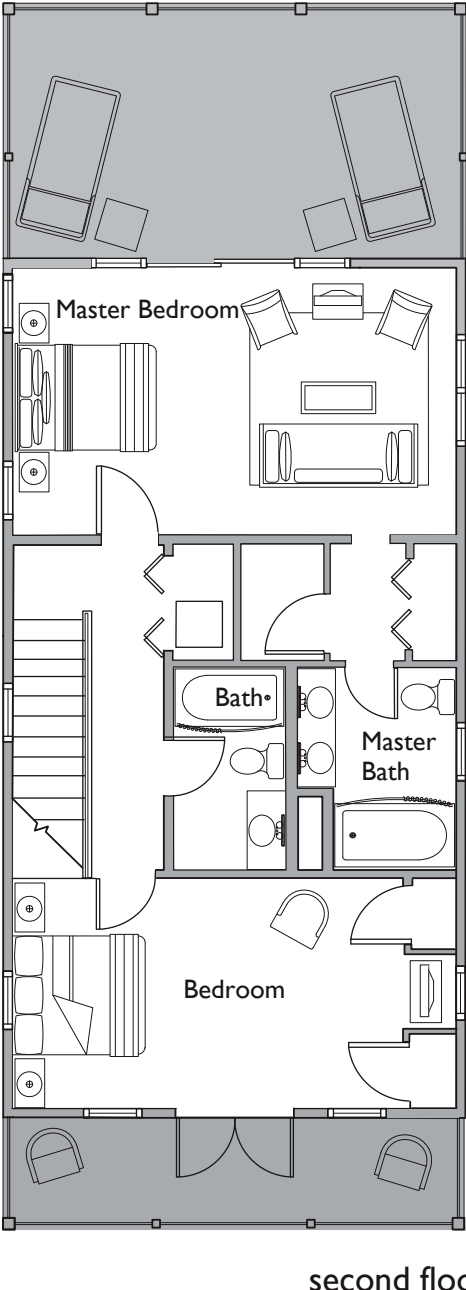

Sanctuary Villa

Note: This plan represents a typical Marina Villa Furniture Plan. Layout and furnishing may differ for each unit. The den in many of these units also features a single bed for sleeping.