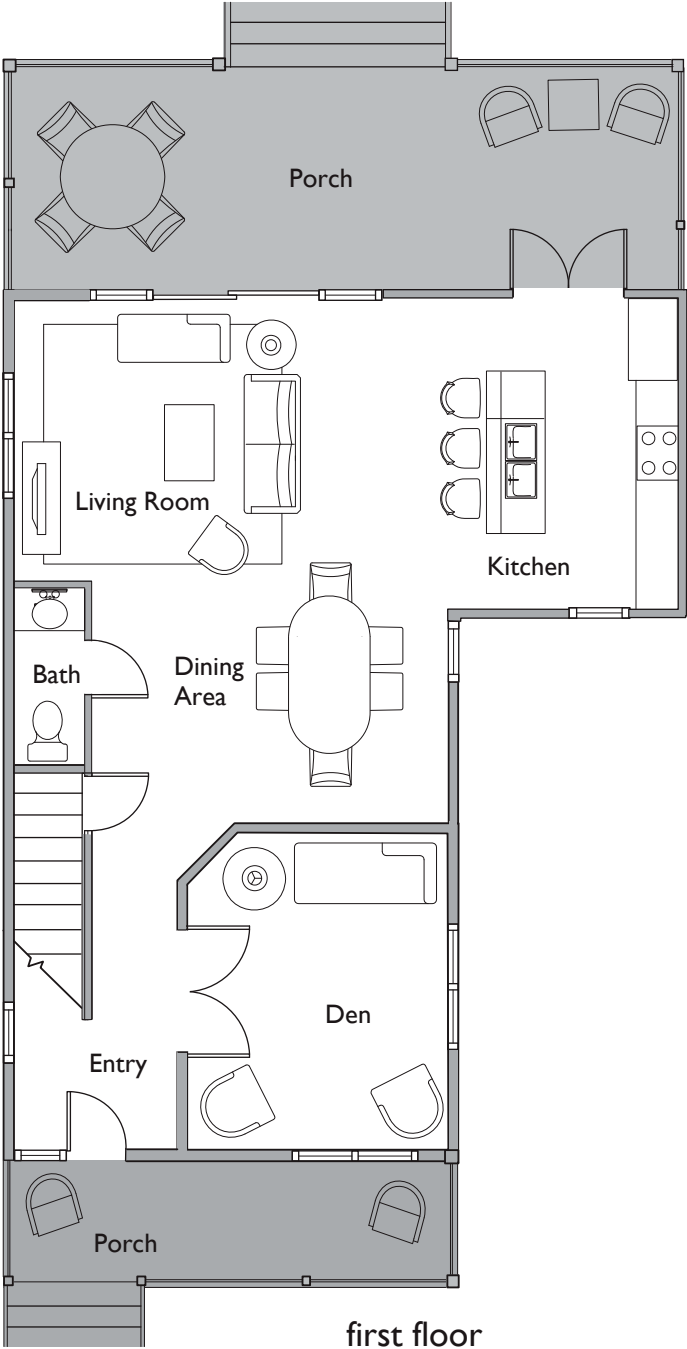

Sanctuary Villa

Note: This plan represents a typical Marina Villa Furniture Plan. Layout and furnishing may differ for each unit. The den in many of these units also features a single bed for sleeping.